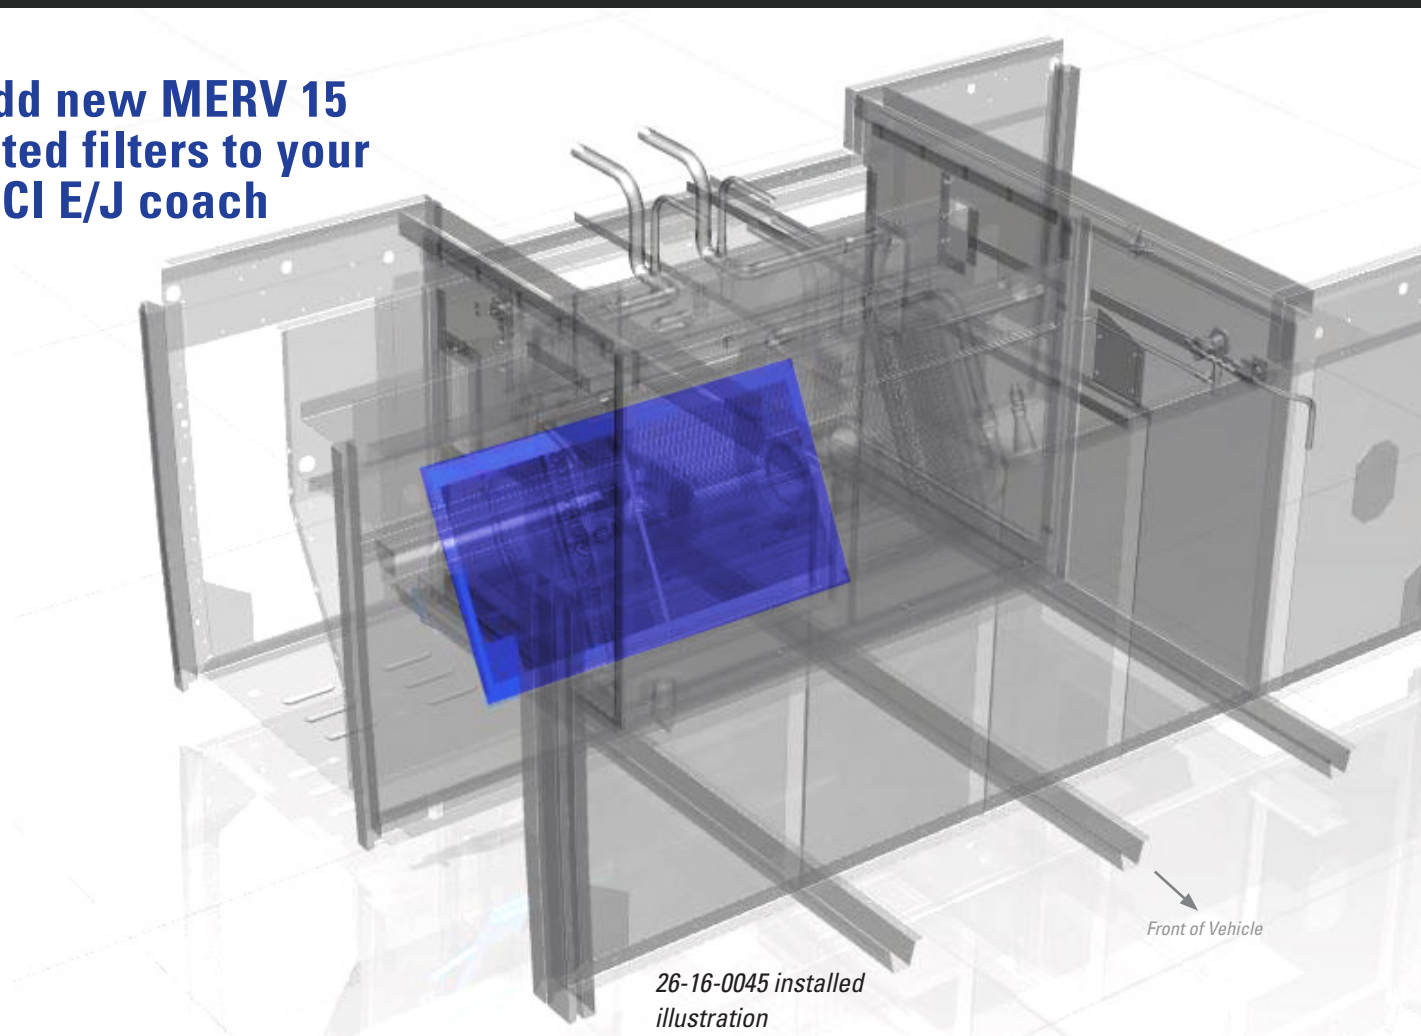

MERV 15 Evaporator Filter for MCI J/D Coach

INFORMATION SHEET

nfi.parts

Add new MERV 15 rated filters to your MCI E/J coach

26-16-0045 installed illustration

FEATURES

- Easy to install
- Filter has a rigid frame with MERV 15 rated media
- Fits all current production MCI J4500 Models and Legacy MCI D Coach

NFI Part No.	Description
26-16-0044	MERV 15 FILTER MAIN EVAP - MCI J4500, CRT
26-16-0045	MERV 15 FILTER MAIN EVAP - MCI LEGACY D

Information on this sheet is subject to change at the discretion of NFI Parts and/or its affiliates. Actual product may differ from photo. Contact your NFI Parts solutions manager or customer service representative for further details. All product claims, names, trademarks, and registered trademarks are property of their respective owners. NFI Parts disclaims any proprietary interest in the marks and names of others.